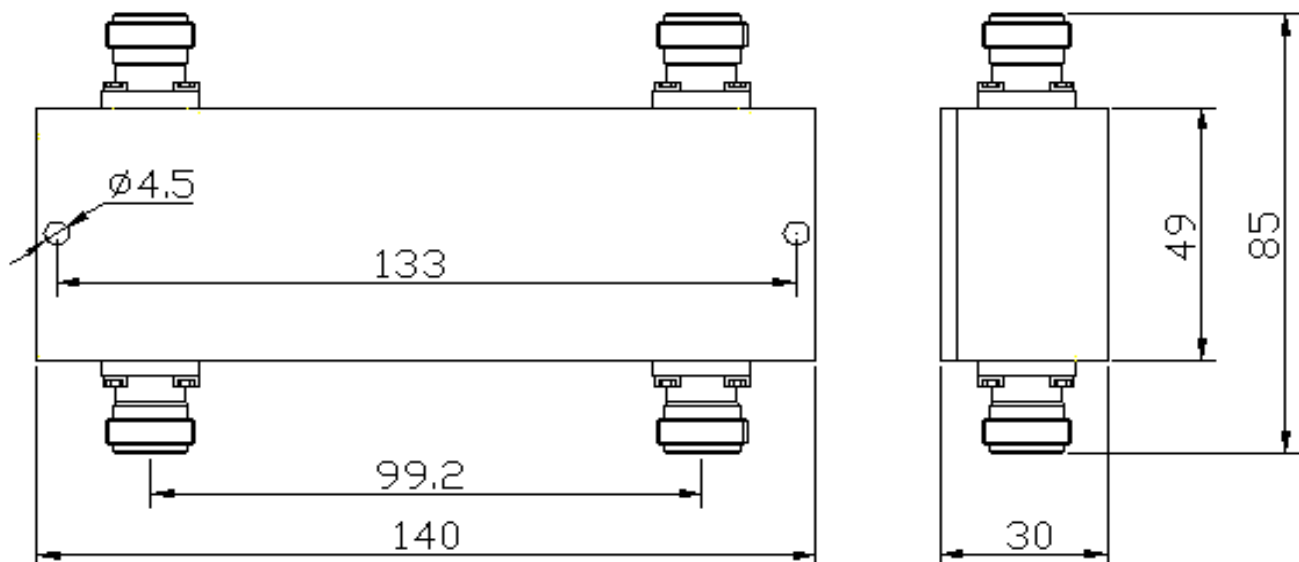

* The PIM value is reflect @ 900MHz and 1800MHz

Product Drawing:

Note: The picture is only for reference, please make the object as the standard

All specifications are subject to change without notice.

©2019 TONE SPREAD TECHNOLOGY CO., LTD. All Rights Reserved.