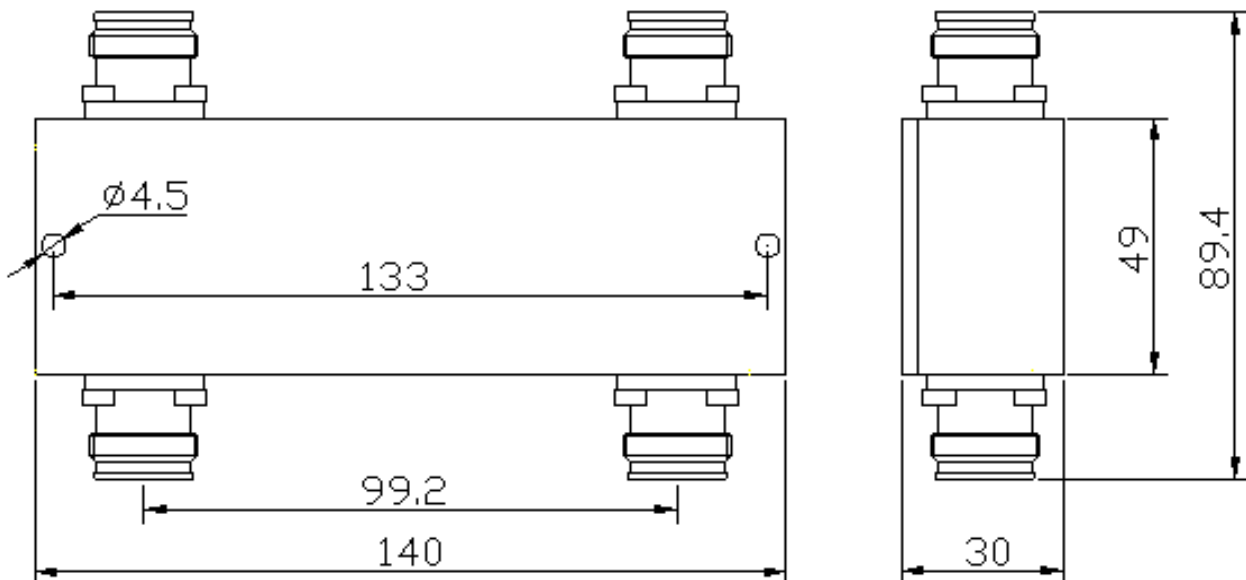

575-3800MHz 4.3/10 TYPE HYBRID COUPLER

Telecommunication Technology & Engineering Accessories

Rev.V1.1

4.3/10 MD Type Type 3dB Hybrid Combiner (575-3800MHz):

Item	HB-538-200-3C43MDH
Frequency Range (MHz)	575-3800 MHz
Coupling (dB)	3.1dB +/-0.9 dB
VSWR	≤1.25
Insertion Loss (dB)	<0.2 dB
Isolation (dB)	≥23
Power (W)	200
PIM	<-161dBc@2X43dBm *
Impedance (Ω)	50
Temperature Range (°C)	-25~+85
Relative Humidity	0% to 100%
Connector	4.3/10 MINI DIN-Female
Environmental	IP65 , RoHS Compliant

* The PIM value is reflect @ 900MHz and 1800MHz

Product Drawing:

All specifications are subject to change without notice.

©2019 TONE SPREAD TECHNOLOGY CO., LTD. All Rights Reserved.

Website <http://www.tspd.com.tw>

ADD:11169 2F,No 141,Fu-Gang St. Taipei ,Taiwan

TEL:+886-2-28828979

FAX:+886-2-28829196

E-mail: sales@tspd.com.tw