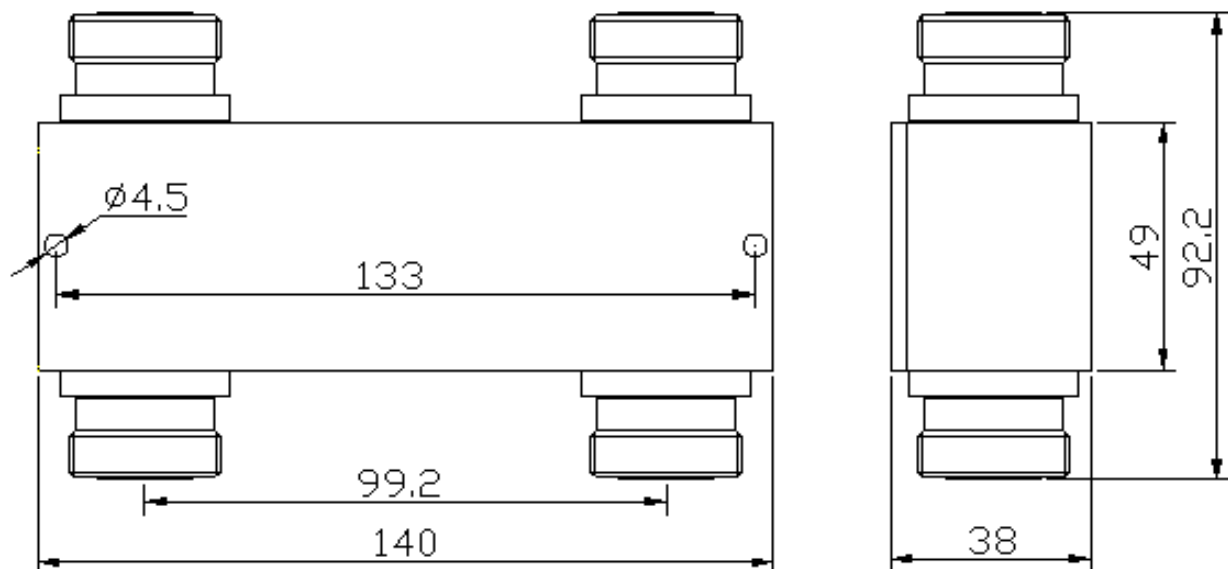

* The PIM value is reflect @ 900MHz and 1800MHz

Product Drawing:

Note: The picture is only for reference, please make the object as the standard

575-3800MHz 4.3/10 TYPE HYBRID COUPLER

Telecommunication Technology & Engineering Accessories