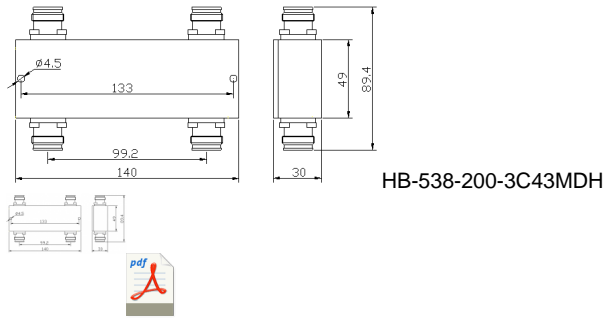

### HB-538-200-3C43MDH

575-3800MHz 4.3/10 TYPE HYBRID COUPLER

??: ????  
7 Days  
★ ★ ★ ★

[??????????](#)

??

Item	HB-538-200-3C43MDH
Frequency Range? MHz?	575-3800 MHz
Coupling (dB)	3.1dB +/-0.9 dB
VSWR	?1.25
Insertion Loss?dB?	
Isolation?dB?	?23
Power (W)	200
PIM	<-161dBc@2X43dBm *
Impedance???	50
Temperature Range???	-25~+85
Relative Humidity	0% to 100%
Connector	4.3/10 MINI DIN-Female
Environmental	IP65 , RoHS Compliant