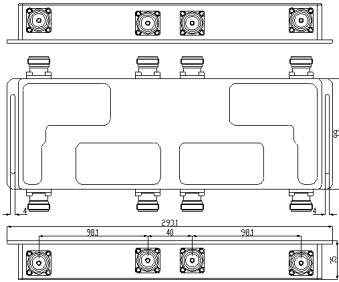

HB-738-200-6C43MDI

HB-738-200-6C43MDI

698-3800MHz 4.3/10 TYPE 4X4 PORT 6DB HYBRID COMBINER

??: ????
7 Days

[?????????](#)

??

Model	HB-738-200-6C43MDI
Frequency Range	698-3800 MHz
Coupling	6.1±1.0 dB
VSWR	?1.25
Insertion loss	?0.5 dB
Isolation	?23 dB
Intermodulation	-155dBc@2x43dBm *
Power handling	200W Every Input
Impedance	50?
Connector	4.3/10-Female
Application	Indoor / Outdoor
Temperature Range???	-30~+85
Waterproof	IP65/RoHS