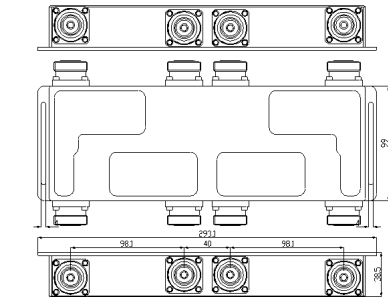

HB-738-200-6CDI

HB-738-200-6CDI

698-3800MHz DIN TYPE 4X4 PORT 6DB HYBRID COMBINER

??: ????
7 Days

[?????????](#)

??

Model	HB-738-200-6CDI
Frequency Range	698-3800 MHz
Coupling	6.1±1.0 dB
VSWR	?1.25
Insertion loss	?0.5 dB
Isolation	?23 dB
Intermodulation	-155dBc@2x43dBm *
Power handling	200W Every Input
Impedance	50?
Connector	7/16(DIN)-Female
Application	Indoor / Outdoor
Temperature Range???	-30~+85
Waterproof	IP65/RoHS