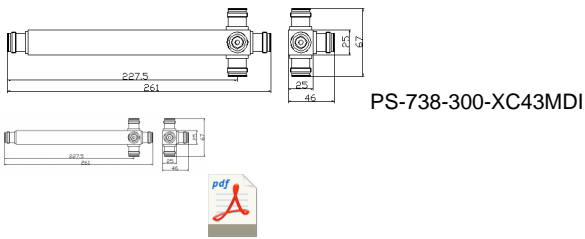

PS-738-300-XC43MDI

698-3800MHz 300W POWER SPLITTER

?: ????
7 Days
★☆☆☆

[????????](#)

??

Item	Specification		
Model	PS-738-300-2C43MDI	PS-738-300-3C43MDI	PS-738-300-4C43MDI
Frequency Range	698-3800 MHz		
Split	2	3	4
Split Loss	3 dB	4.8 dB	6 dB
VSWR	1.25	1.30	1.35
Insertion loss	0.25 dB	0.35 dB	0.45 dB
Intermodulation	-160dBc@2x43dBm*		
Power Rating	300 W		
Impedance	50 ?		
Connector	4.3-10/Female		
Temperature Range	-35 - 75 °C		
Applications	Indoor/Outdoor, IP65 ,RoHS Compliant		