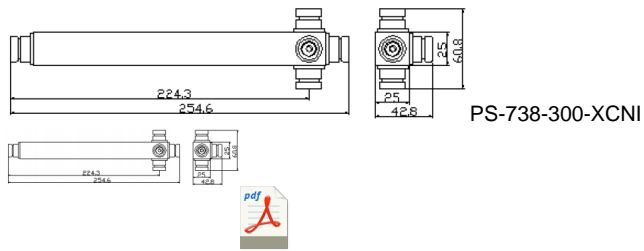

PS-738-300-XCNI

698-3800MHz 300W POWER SPLITTER

??: ????
7 Days

[?????????](#)

??

Item	Specification		
Model	PS-738-300-2CNI	PS-738-300-3CNI	PS-738-300-4CNI
Frequency Range	698-3800 MHz		
Split	2	3	4
Split Loss	3 dB	4.8 dB	6 dB
VSWR	1.25	1.30	1.35
Insertion loss	0.25 dB	0.35 dB	0.45 dB
Intermodulation	-155dBc@2x43dBm*		
Power Rating	300 W		
Impedance	50 ?		
Connector	N/Female		
Temperature Range	-35 - 75 °C		
Applications	Indoor/Outdoor, IP65 ,RoHS Compliant		