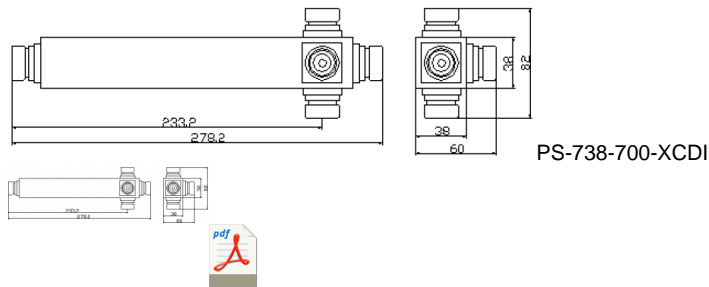

PS-738-700-XCDI

698-3800MHz 700W POWER SPLITTER

??: ????
7 Days

[?????????](#)

??

Item	Specification		
Model	PS-738-700-2CDI	PS-738-700-3CDI	PS-738-700-4CDI
Frequency Range	698-3800 MHz		
Split	2	3	4
Split Loss	3 dB	4.8 dB	6 dB
VSWR	1.25	1.30	1.35
Insertion loss	0.25 dB	0.35 dB	0.45 dB
Intermodulation	-155dBc@2x43dBm*		
Power Rating	700 W		
Impedance	50 ?		
Connector	7/16(DIN)/Female		
Temperature Range	-35 - 75 °C		
Applications	Indoor/Outdoor, IP65 ,RoHS Compliant		