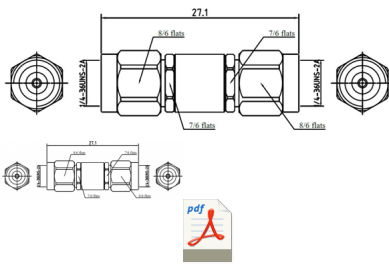

2.92/x-2.92/x

2.92mm to 2.92mm RF Adapter

2.92mm RF Adapter

?: ???
On Order
★★★★★

[?????????](#)

??

2.92mm to 2.92mm RF Adapter