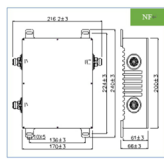

HB-738-500-3CNH160

B-738-500-3CNH160

698-4000MHz Hybrid Coupler(2X1)

??: ????
14 Days

[????????](#)

??

N Type 2X1 Hybrid Coupler (698-4000MHz):

Item	HB-738-500-3CNH160	Product Picture
Frequency Range (MHz)	698-3800 MHz	
Coupling (dB)	3.0dB	
VSWR	≤1.3	
Insertion Loss (dB)	<0.6 dB	
Isolation (dB)	≥23	
Power (W)	500	
PIM	<-160dBc@2X43dBm	
Impedance (Ω)	50	
Temperature Range (°C)	-25~+70	
Relative Humidity	0% to 95%	
Connector	N-Female	
Environmental	Indoor, RoHS Compliant	