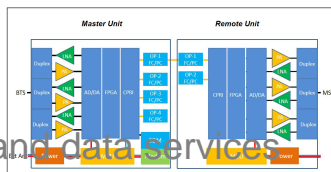

- 2 Supports voice and data services
- 2 Optical transmission up to 10km (max.)
- 2 Digital filtering, reducing interference, improving quality
- 2 Built in Automatic Gain and Automatic Level Control Function (AGC/ALC) to maintain stable operation
- 2 Support LTE-FDD/5G NR Access Technology
- 2 Optional Internal and External Antennas
- 2 RJ45 Cable for local connection & Wireless modem for remote monitoring (optional)
- 2 Delay compensation function, simple system optimization