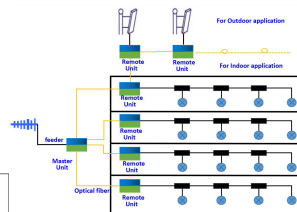

- 2 Supports voice and data services
- 2 Optical transmission up to 10km (max.)
- 2 Digital filtering, reducing interference, improving quality
- 2 Built in Automatic Gain and Automatic Level Control Function (AGC/ALC) to maintain stable operation
- 2 Support LTE-FDD/5G NR Access Technology
- 2 Optional Internal and External Antennas
- 2 RJ45 Cable for local connection & Wireless modem for remote monitoring (optional)
- 2 Delay compensation function, simple system optimization